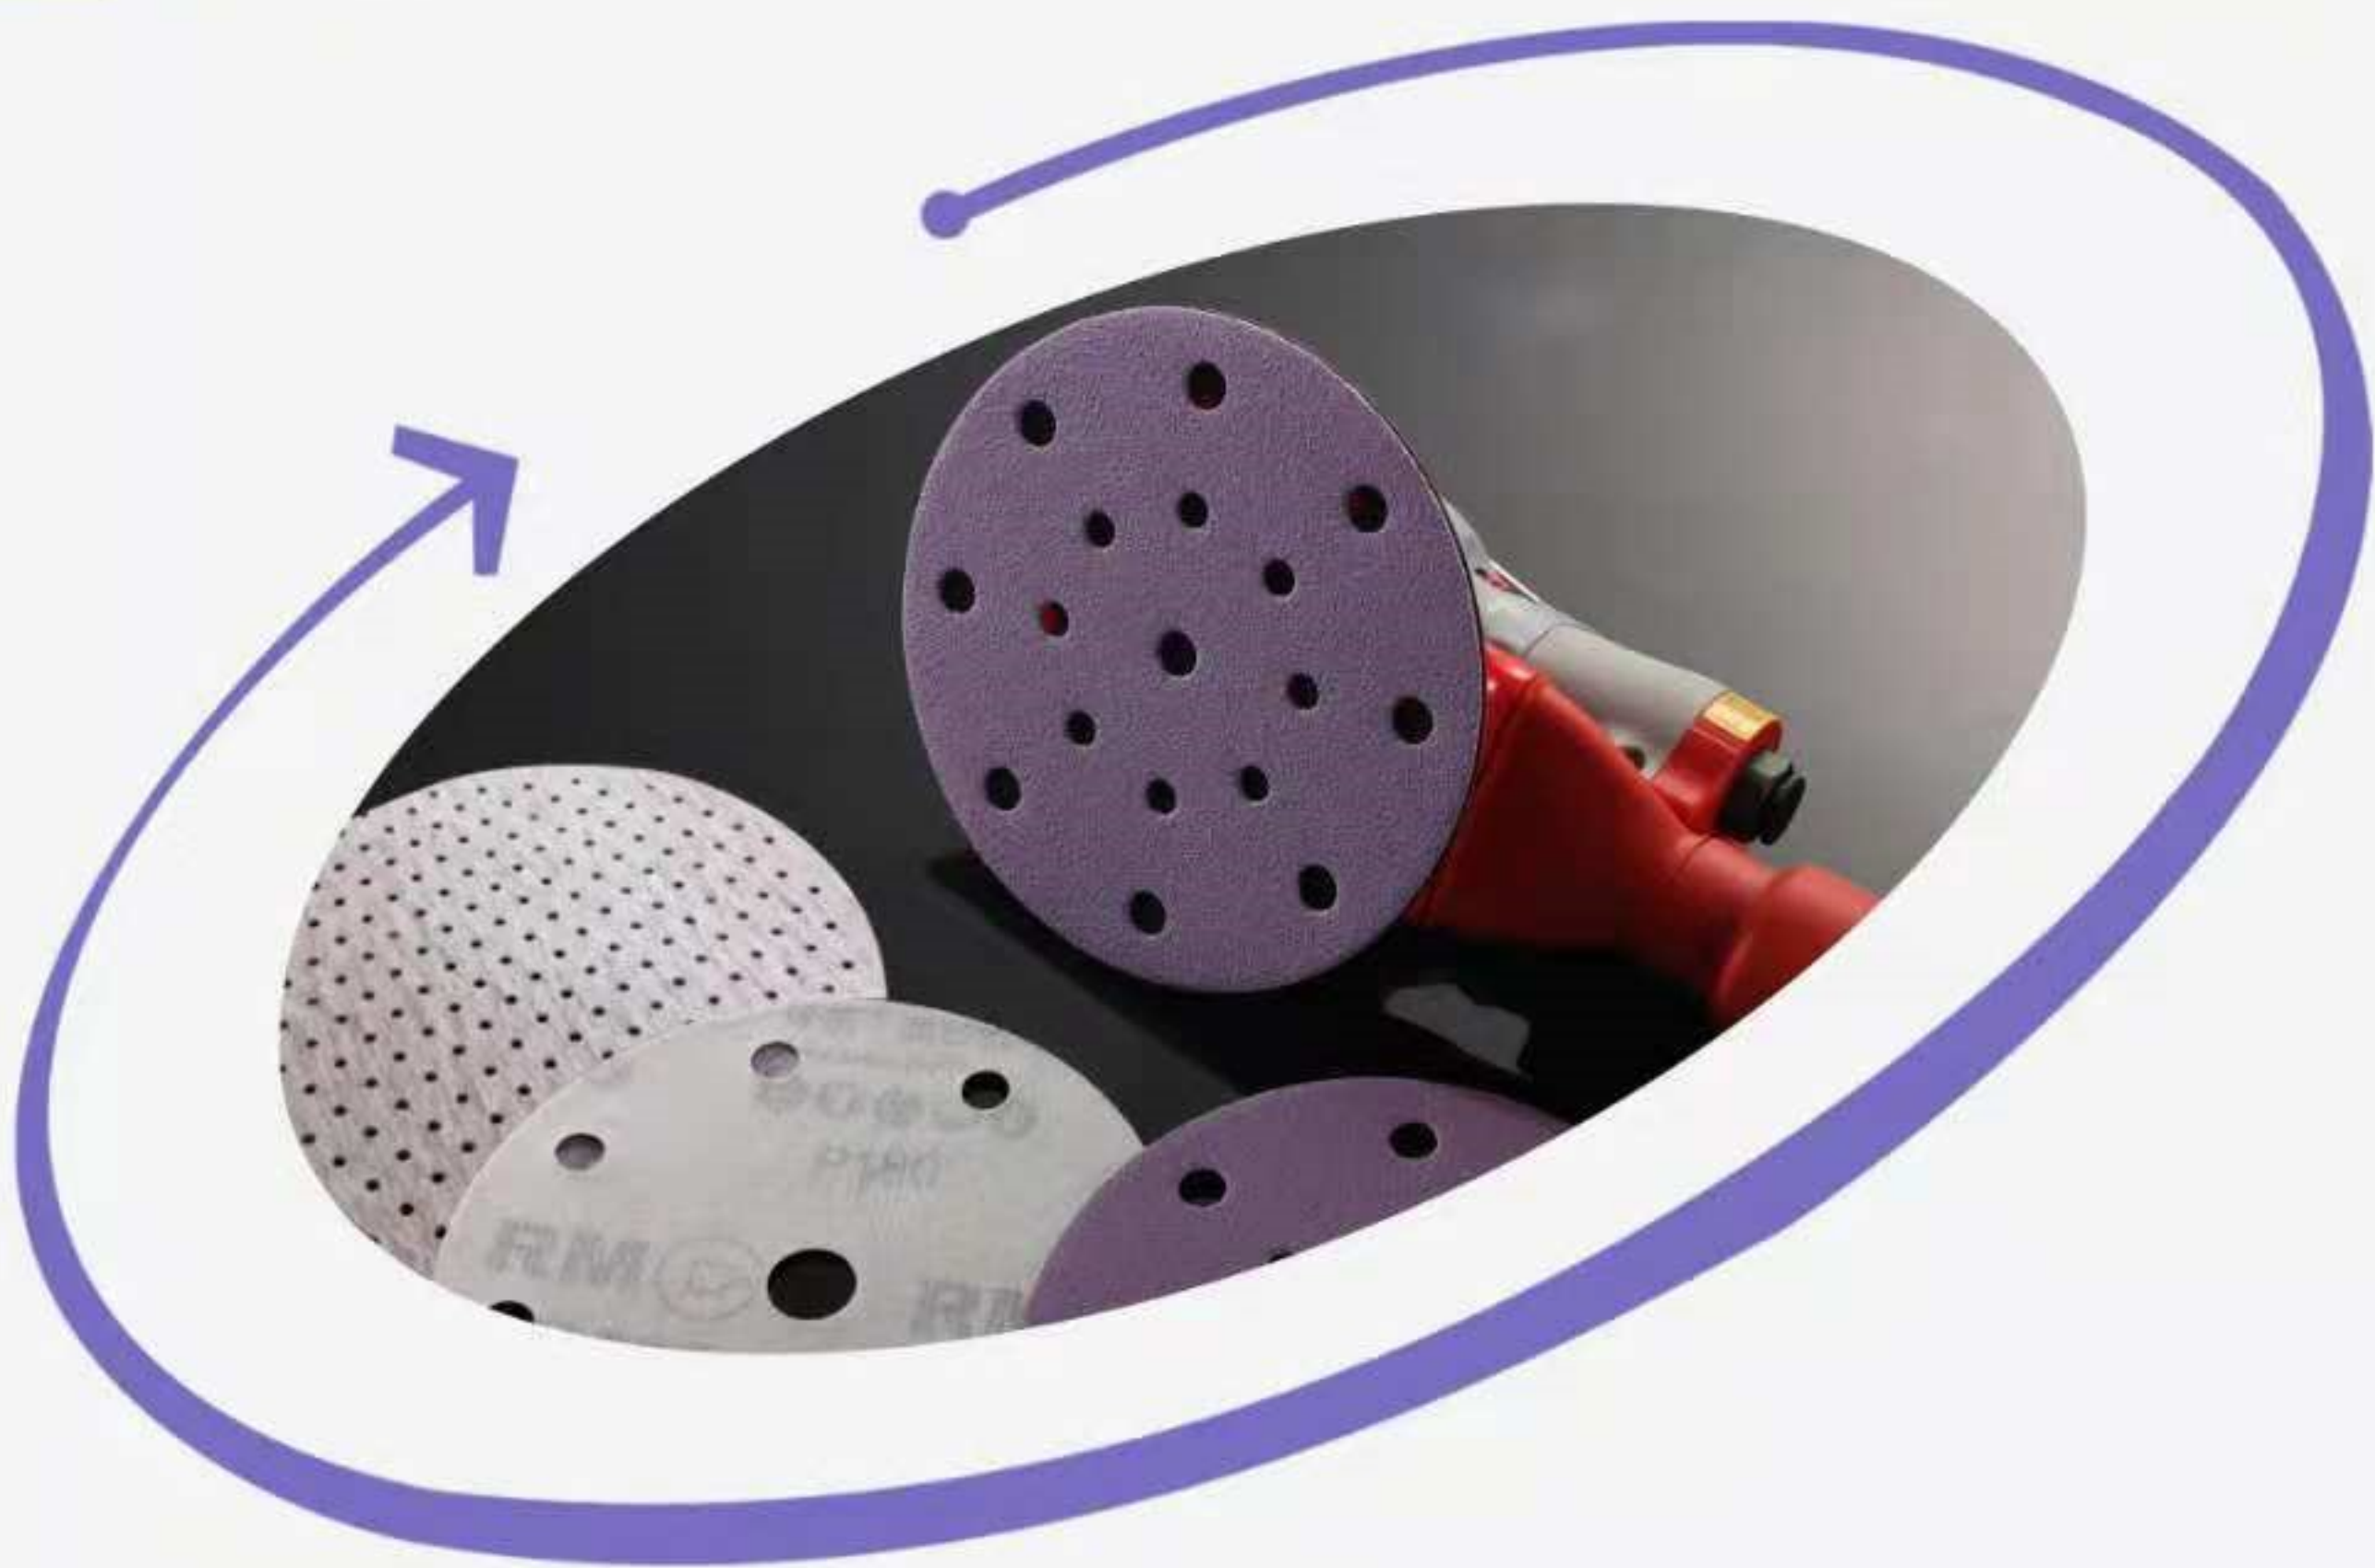

AP50M

AP50M is a product with special backing paper and grain. provides a fast cut, long life and professional results, can be widely used in sanding automobile, electron, special material and so on.

Faster
Sanding